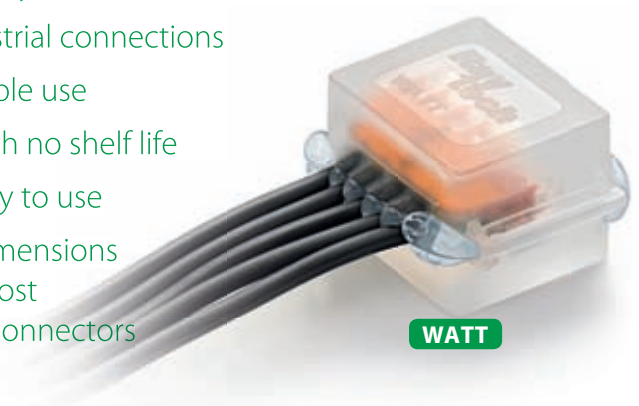

Electrical performance:
CEI EN 50393 as applicable
(testing under water head
of the accessory installed in a box)

Gel: UL 94-HB

Operating temperature

Installation temperature:
-40°C / +50°C

Fully submersible

Can be used underground

IPX8
OFFICIALLY TESTED | **IMQ**

Gel Box Line

Pre-filled gel accessories for sealing, protecting and making safe electrical connections.

- To put household systems in order
- For civil and industrial connections
- Also for submersible use
- Non-toxic and with no shelf life
- Versatile and ready to use
- Designed with dimensions suitable for the most commonly used connectors
- Halogen free
- UV resistant

GEL BOX LINE
*a simple way
to bring indoor
connectors
outdoors*

JOULE

New

ISAAC

KELVIN

PASCAL

Gel

Isaac